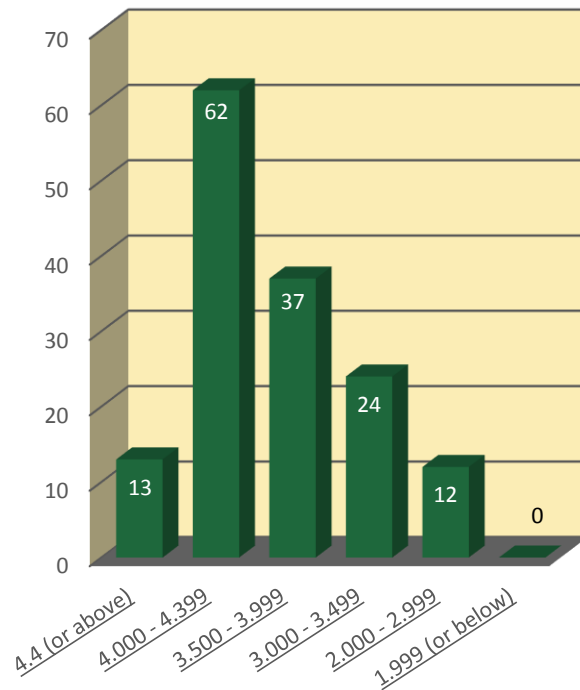

TEST DATA   **Class of 2016**   **163 Students**

ACT		161 students participated				
	English	Math	Reading	Science	Comp	
Top 25% scored above	34	29	33	30	31	
Top 50% scored above	30	27	30	27	29	

SAT		99 students participated		
	Reading	Math	Writing	
Top 25% scored above	680	660	660	
Top 50% scored above	620	600	610	

Advanced Placement 2016   Enrollment open to sophomores, juniors, and seniors

237 sophomore, junior and senior students completed **524** exams in **20** AP subject areas.
91% of students earned a score of **3 or higher**.

National Merit 2016	Finalists - 6
National Merit 2017	Semi-Finalists - 3 Commended - 4

GRADE POINT AVERAGE / GRADE SCALE

Grade Point Average: Grade point averages are based on final grades and are computed at the end of each year. For all college preparatory level classes, a 4+ point system is used; for Honors/AP level courses, quality points are given on a 5 point scale.

Grade Scale	College Prep	Honors/AP Level	
99-100	A+	4.34	5.00
92-98	A	4.00	4.67
90-91	A-	3.66	4.33
88-89	B+	3.34	4.00
84-87	B	3.00	3.67
82-83	B-	2.66	3.33
80-81	C+	2.34	3.00
78-79	C	2.00	2.67
76-77	C-	1.66	2.33
74-75	D+	1.34	2.00
72-73	D	1.00	1.67
70-71	D-	0.66	1.33
69 or below	F	0.00	0.00

CLASS OF 2017 GRADE DISTRIBUTION (6 semesters)

Ursuline does not rank students due to the similar abilities within our small, select population. Our strength is such that even students in our fifth quintile have a solid academic foundation and have performed very well in competitive colleges.